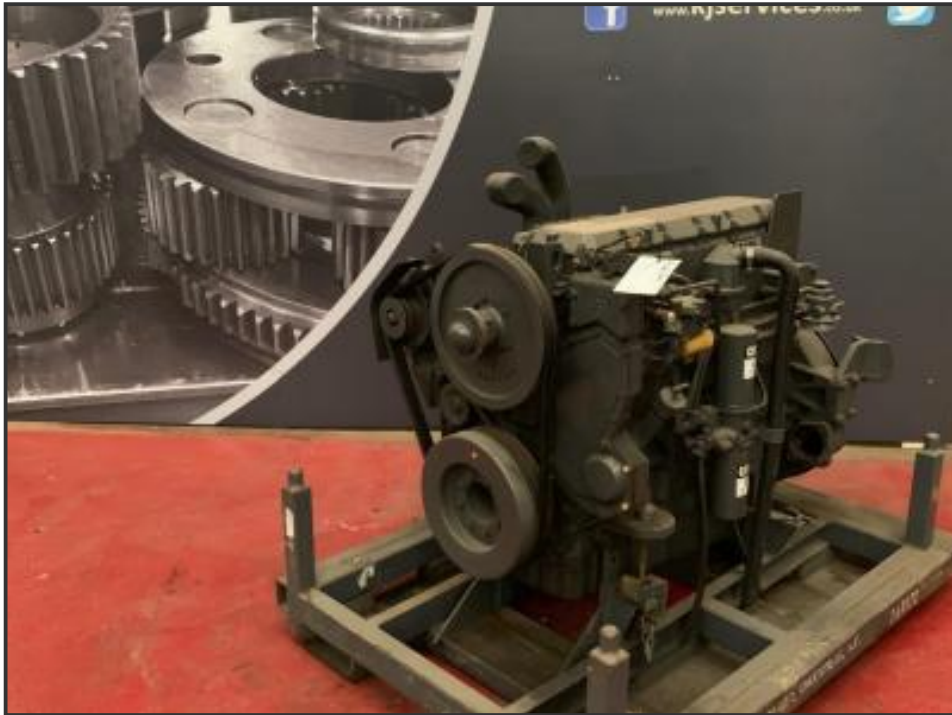

Caterpillar CAT 3126 Engine Low Hours

£POA

CAT 3126 Engine With Low Hours,
S/N 55K08740,
Arrangement Number 154-6058,
265HP @ 2100RPM,

Product Details

Product Details	
<i>Category/Type</i>	<i>Engine Systems</i>
<i>Make</i>	<i>Caterpillar</i>
<i>Model</i>	<i>CAT 3126 Engine Low Hours</i>
<i>Year</i>	-
<i>Hours</i>	-